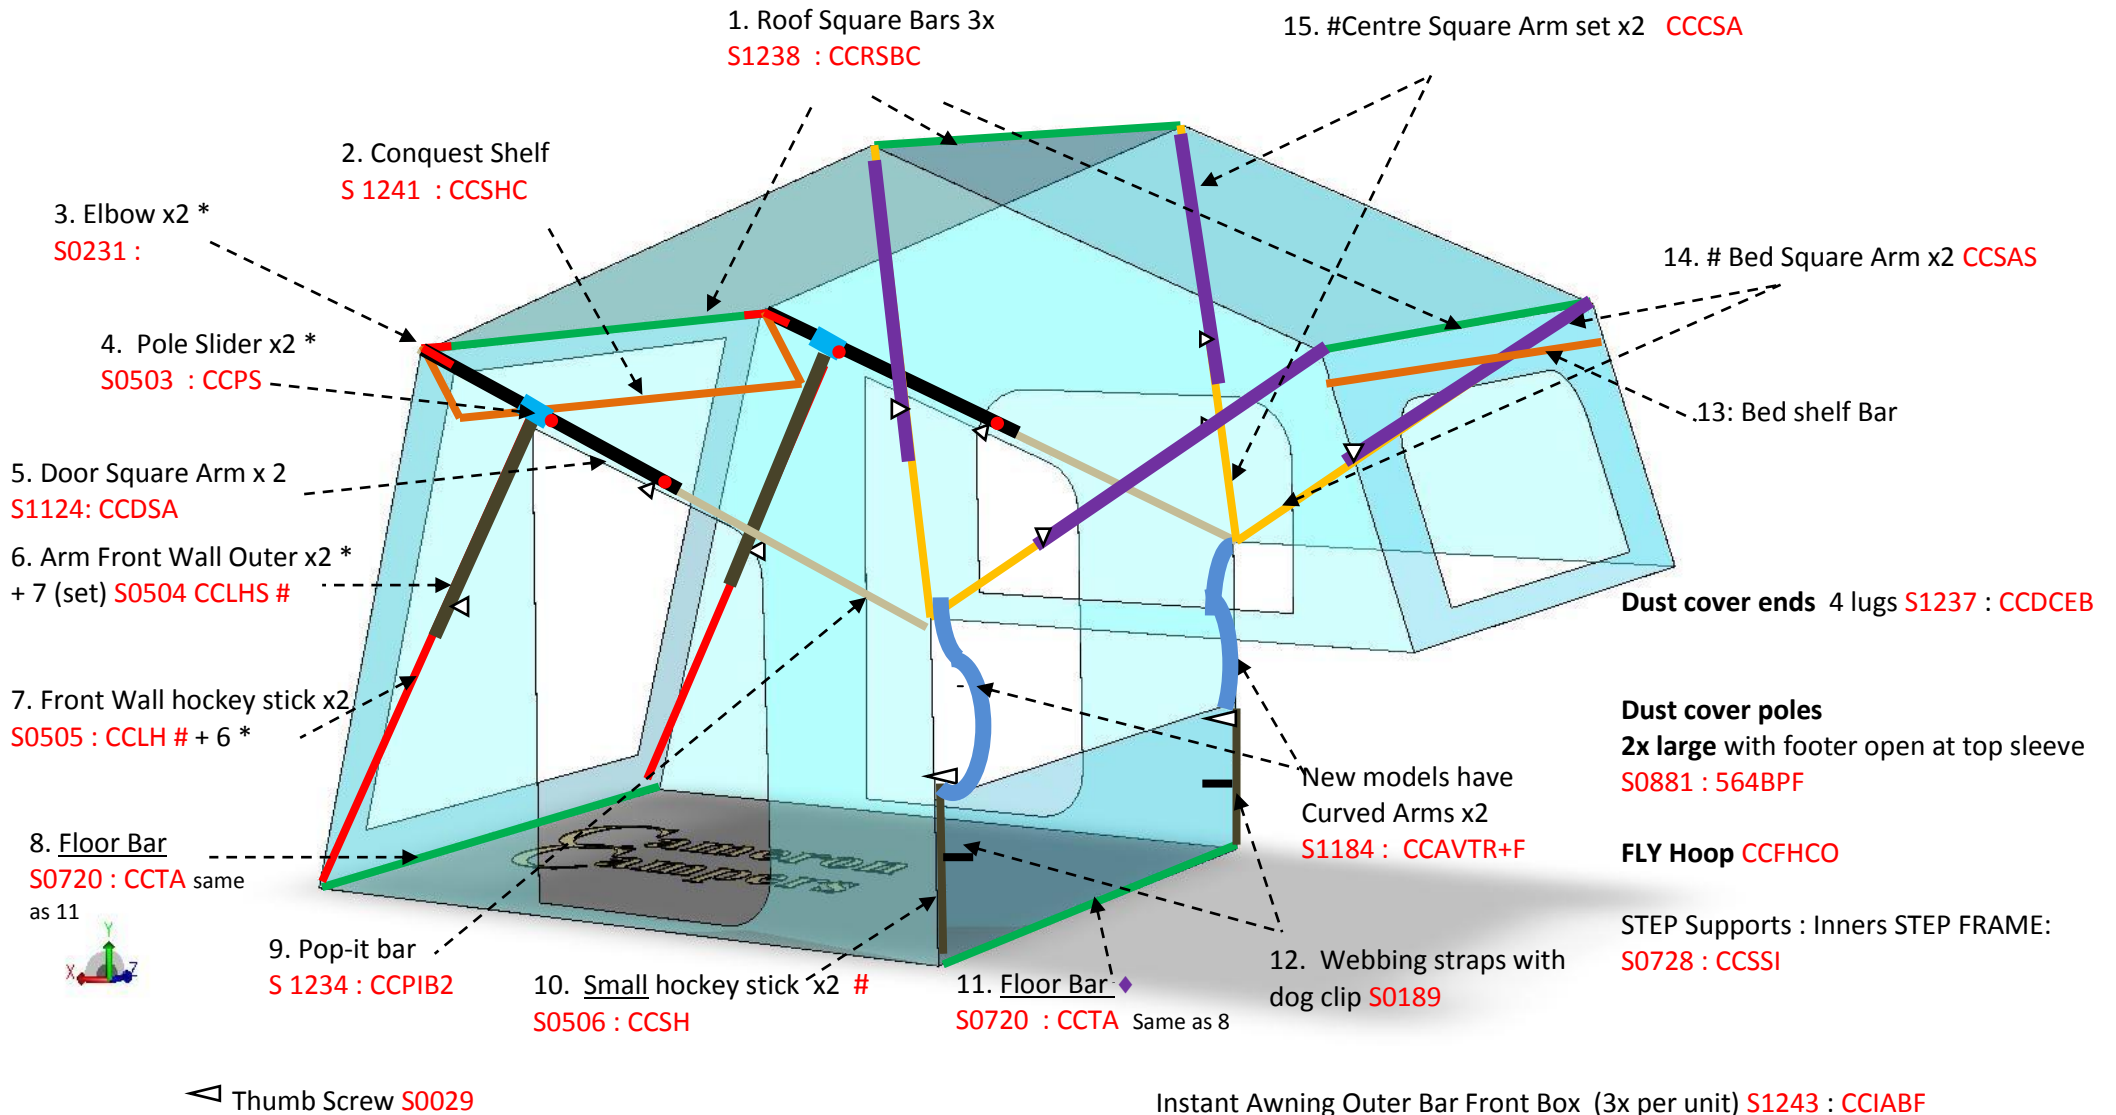

# CONQUEST CAMPER TRAILER : POLES AND COMPONENTS

## FOR CUSTOMER ONLY

**CONFIDENTIAL**

**Quote S numbers or description if wanting to order items**

Instant Awning Outer Bar Front Box (3x per unit) S1243 : CCIABF

Instant Awning Outer Bar Kitchen (3x per unit) S1244 : CCIABK

Some gas strut items also will have numbers written on the strut