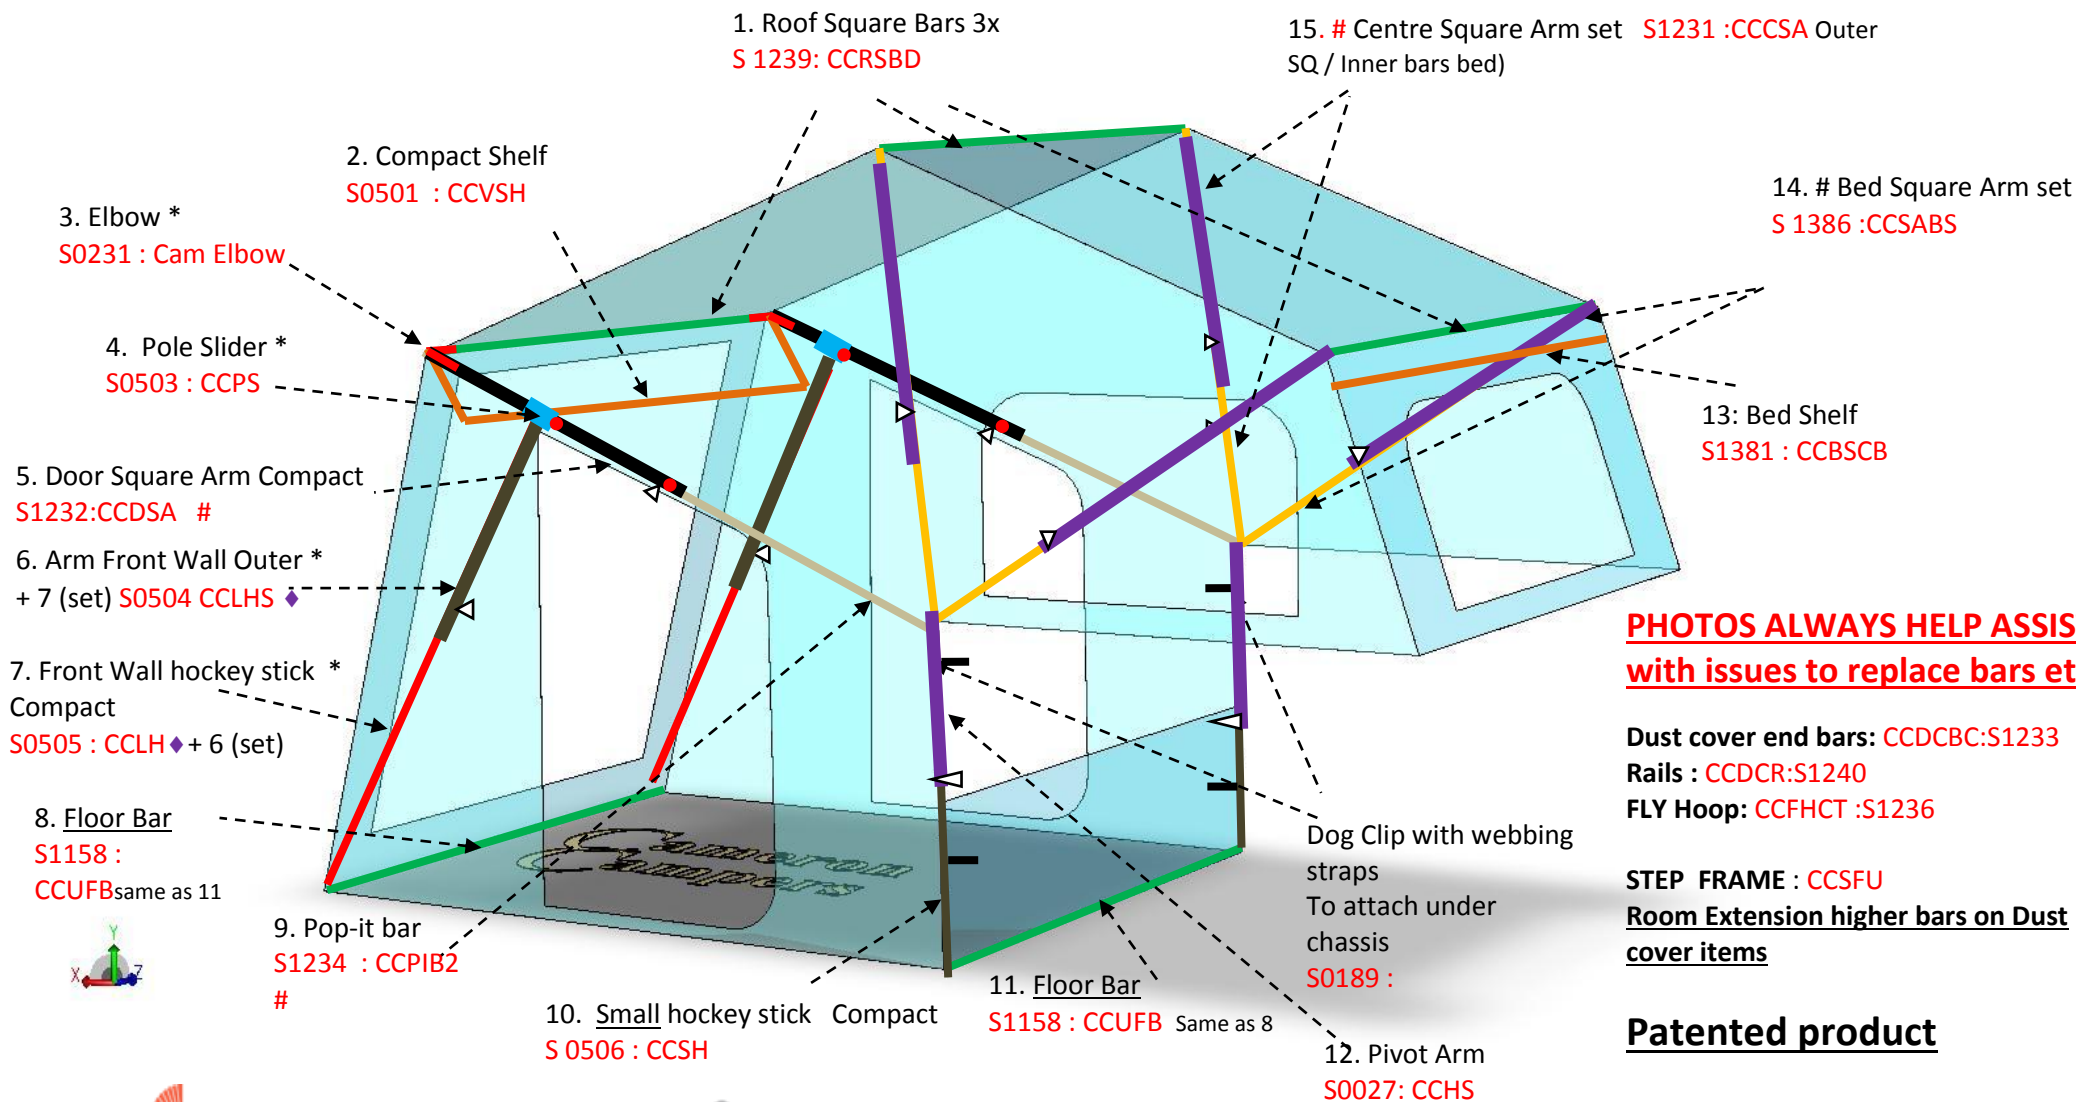

COMPACT CAMPER SLIDE-ON : POLES AND COMPONENTS

FOR CUSTOMER USE ONLY **CONFIDENTIAL**

**PHOTOS ALWAYS HELP ASSIST
with issues to replace bars etc**

Dust cover end bars: CCDCBC:S1233
Rails : CCDCR:S1240
FLY Hoop: CCFHCT :S1236

STEP FRAME : CCSFU
Room Extension higher bars on Dust
cover items

Patented product

PH 08 8186 6666
info@cameoncampers.com.au