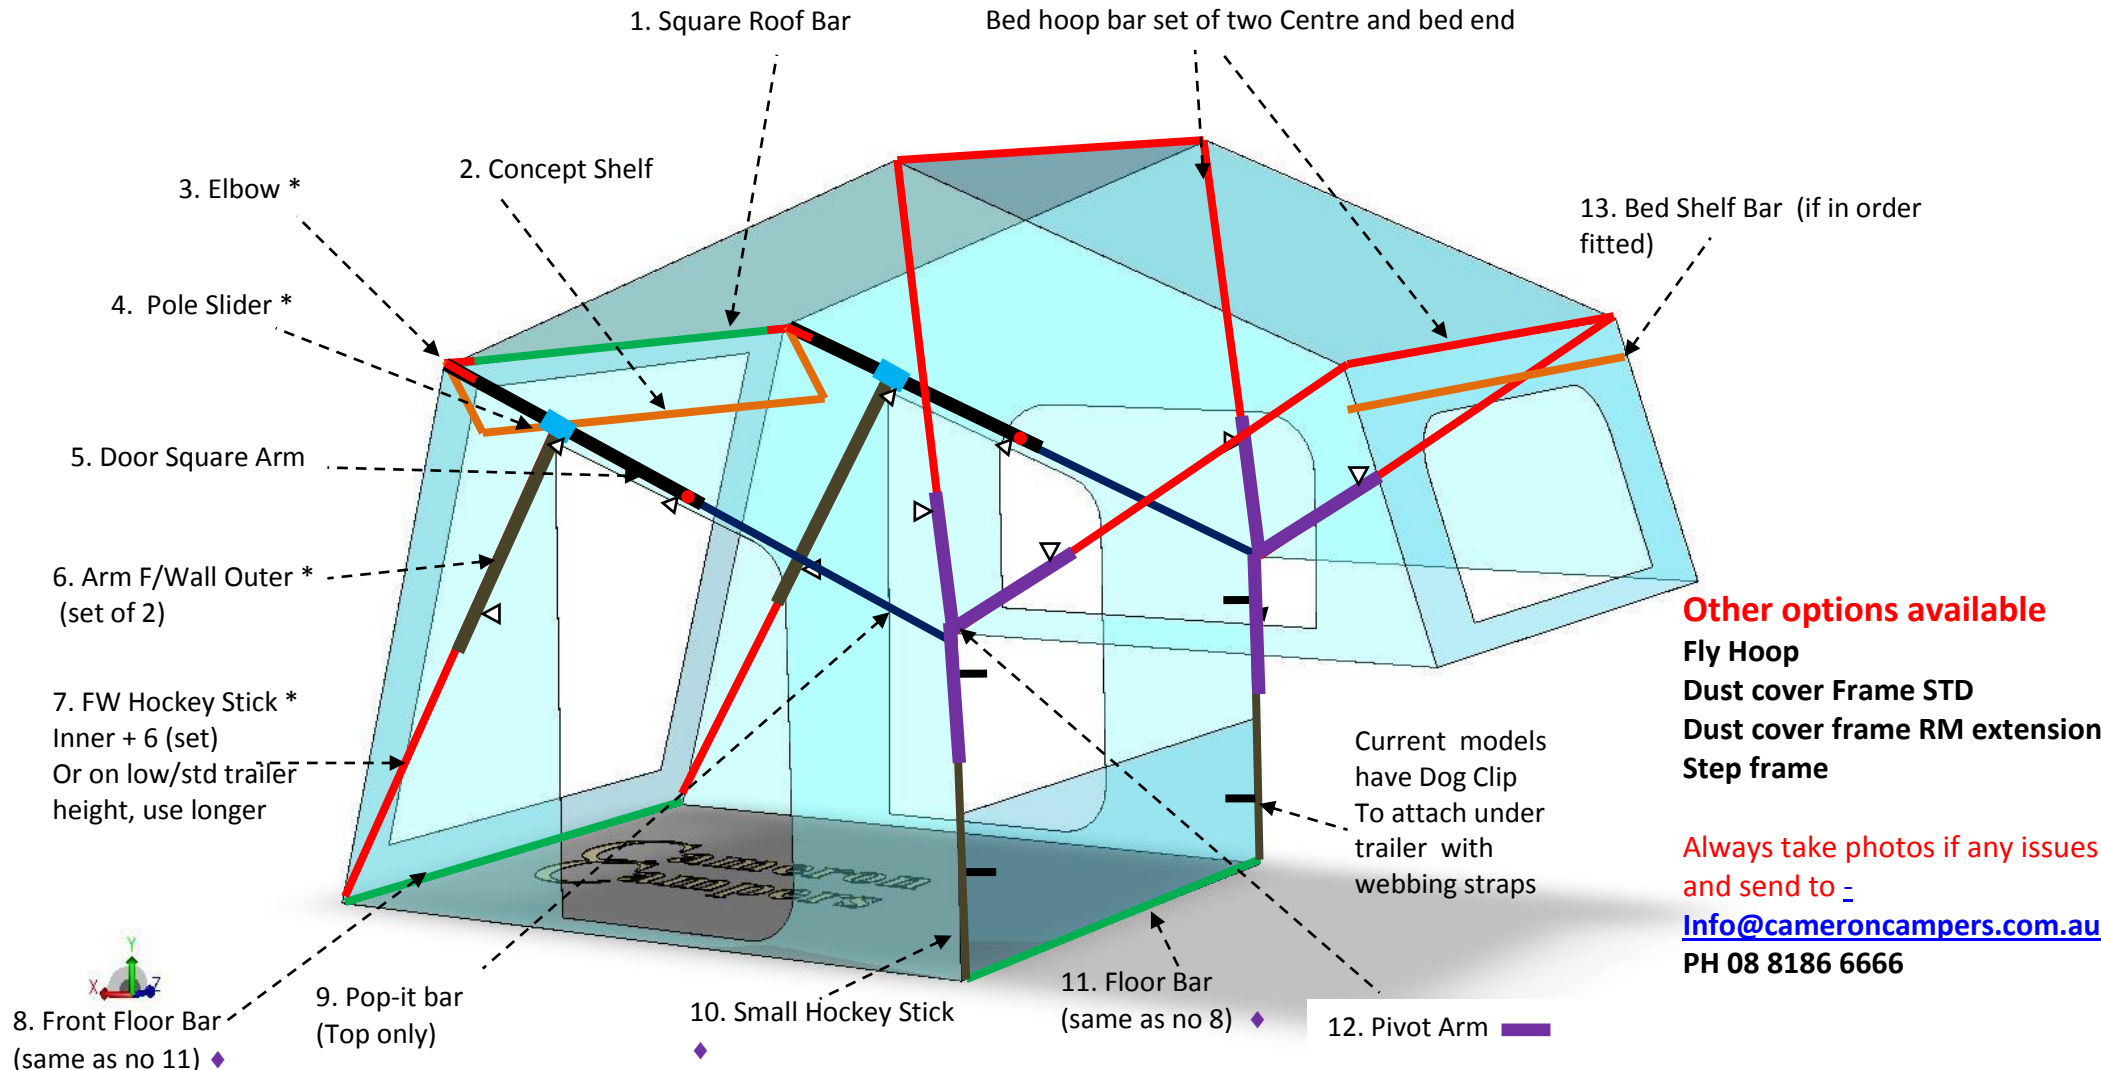

EASY TENT/COMMANDO CAMPER ONLY: POLES AND COMPONENTS

CUSTOMER COPY ONLY

FRONT

REAR

Other options available
Fly Hoop
Dust cover Frame STD
Dust cover frame RM extension
Step frame

Always take photos if any issues and send to -
Info@cameroncampers.com.au
PH 08 8186 6666

- ▷ Thumb Screw S0029
- same AV / UB June 2016
- same as AV / UB

Customer copy *This is a patented designed camper