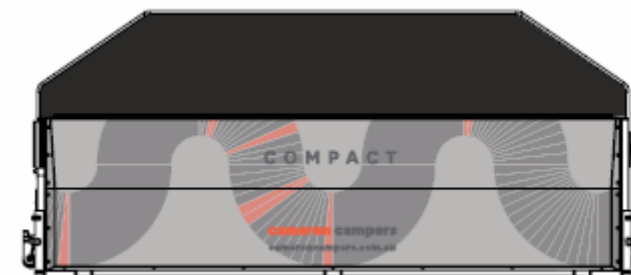

cameron
campers
& canvas