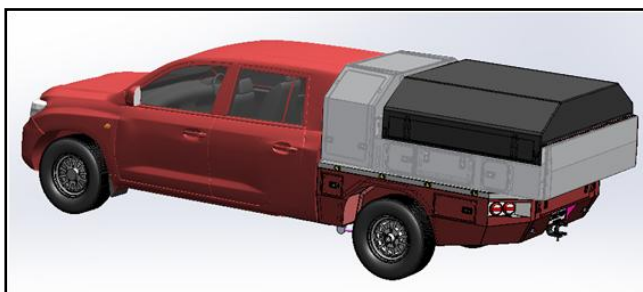

Some of our Packages to inspire you

- ☐ Compact Custom Fitting to vehicle (Rear body only, no Front Box). New ratchet and webbing style.
- ☐ Front Storage Box (capacity of 821 litres). Anderson plug for connection to Compact body or utility 12v power source and 12v power sockets. Includes fitting.
- ☐ Room Extension Package - Includes one window, annexe (walls and windows sown in), ensuite with added vents.
- ☐ Ultimate Ventilation - Moon roof and clear window in fly and under step window.
- ☐ Easy Floor - Ground sheet fixed permanently under tent floor & matting for annexe floor.
- ☐ Awning (standard) - Only 3 poles required and no guy ropes. 2.3m x 5.3m.
- ☐ Frameless Awning
- ☐ Annexe - Only 3 poles required and no guy ropes. 2.3m x 5.3m.
- ☐ Ensuite - Ensuite - For change room, shower and toilet. 2.3m x 1m.
- ☐ Energy Systems - 200 watt Solar panel with 30 amp solar regulator and solar panel connection plug.
- ☐ Compact Front box Electrics
- ☐ Drop Down Fridge Slide with Anderson plug for connection to Compact body.
- ☐ Electrics Package - Second battery and 15 amp smart battery charger.
- ☐ Handrail - Safety handrails for bed steps.
- ☐ Compact Lift Kit

Vehicle with and without the Front Storage Box